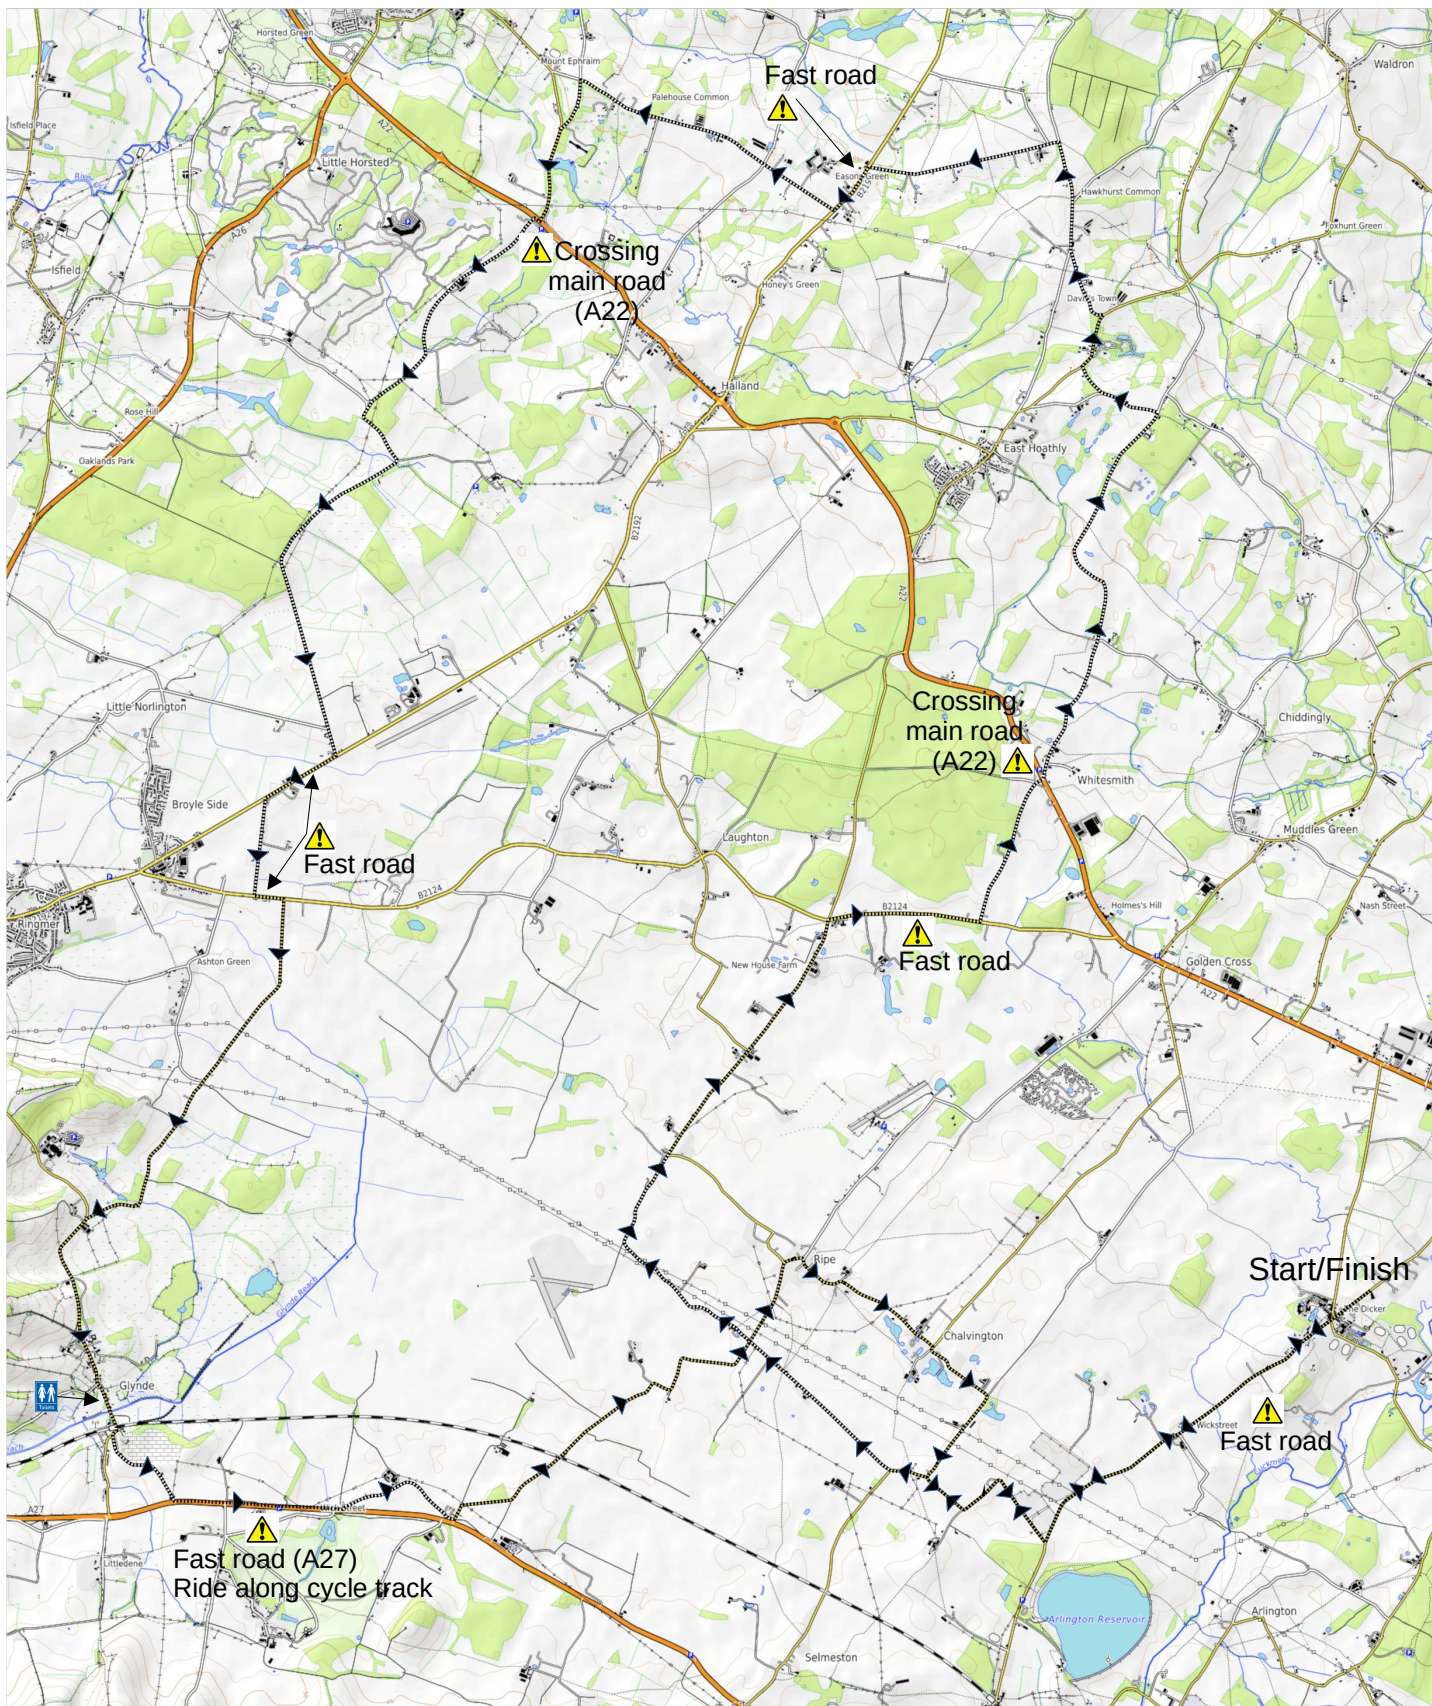

# Spring 50km – Overview Map

Please note: Map is NOT drawn to scale

For distances use OS Map 199 and 198, along with East Sussex 50km Route directions