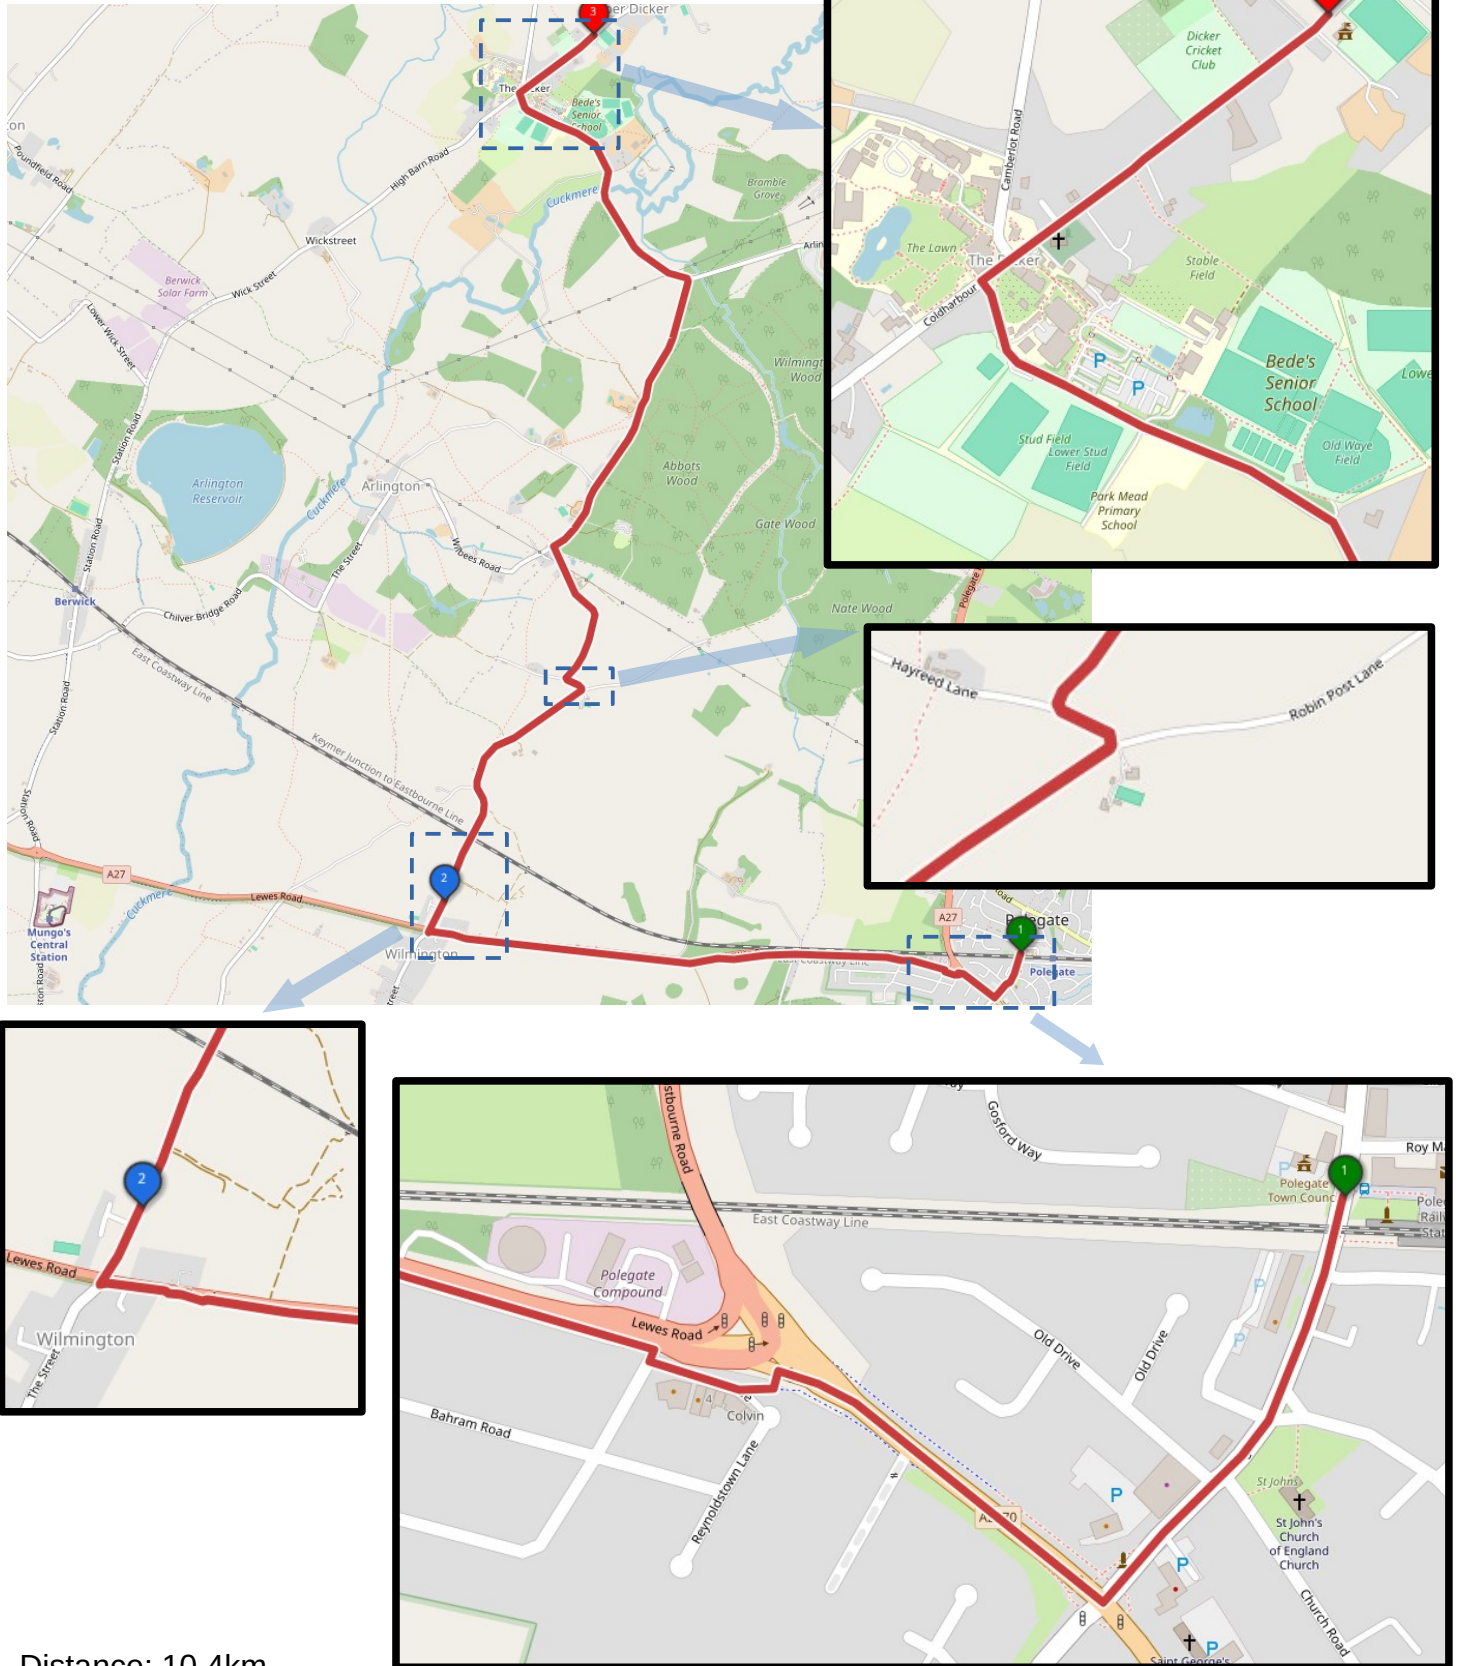

Map: Polegate Station to Upper Dicker Village Hall (suggested cycle route)

Distance: 10.4km

Please note: Map is NOT drawn to scale

For distances use OS Landranger 199, along with East Sussex Polegate Station to Upper Dicker Village Hall Route directions.