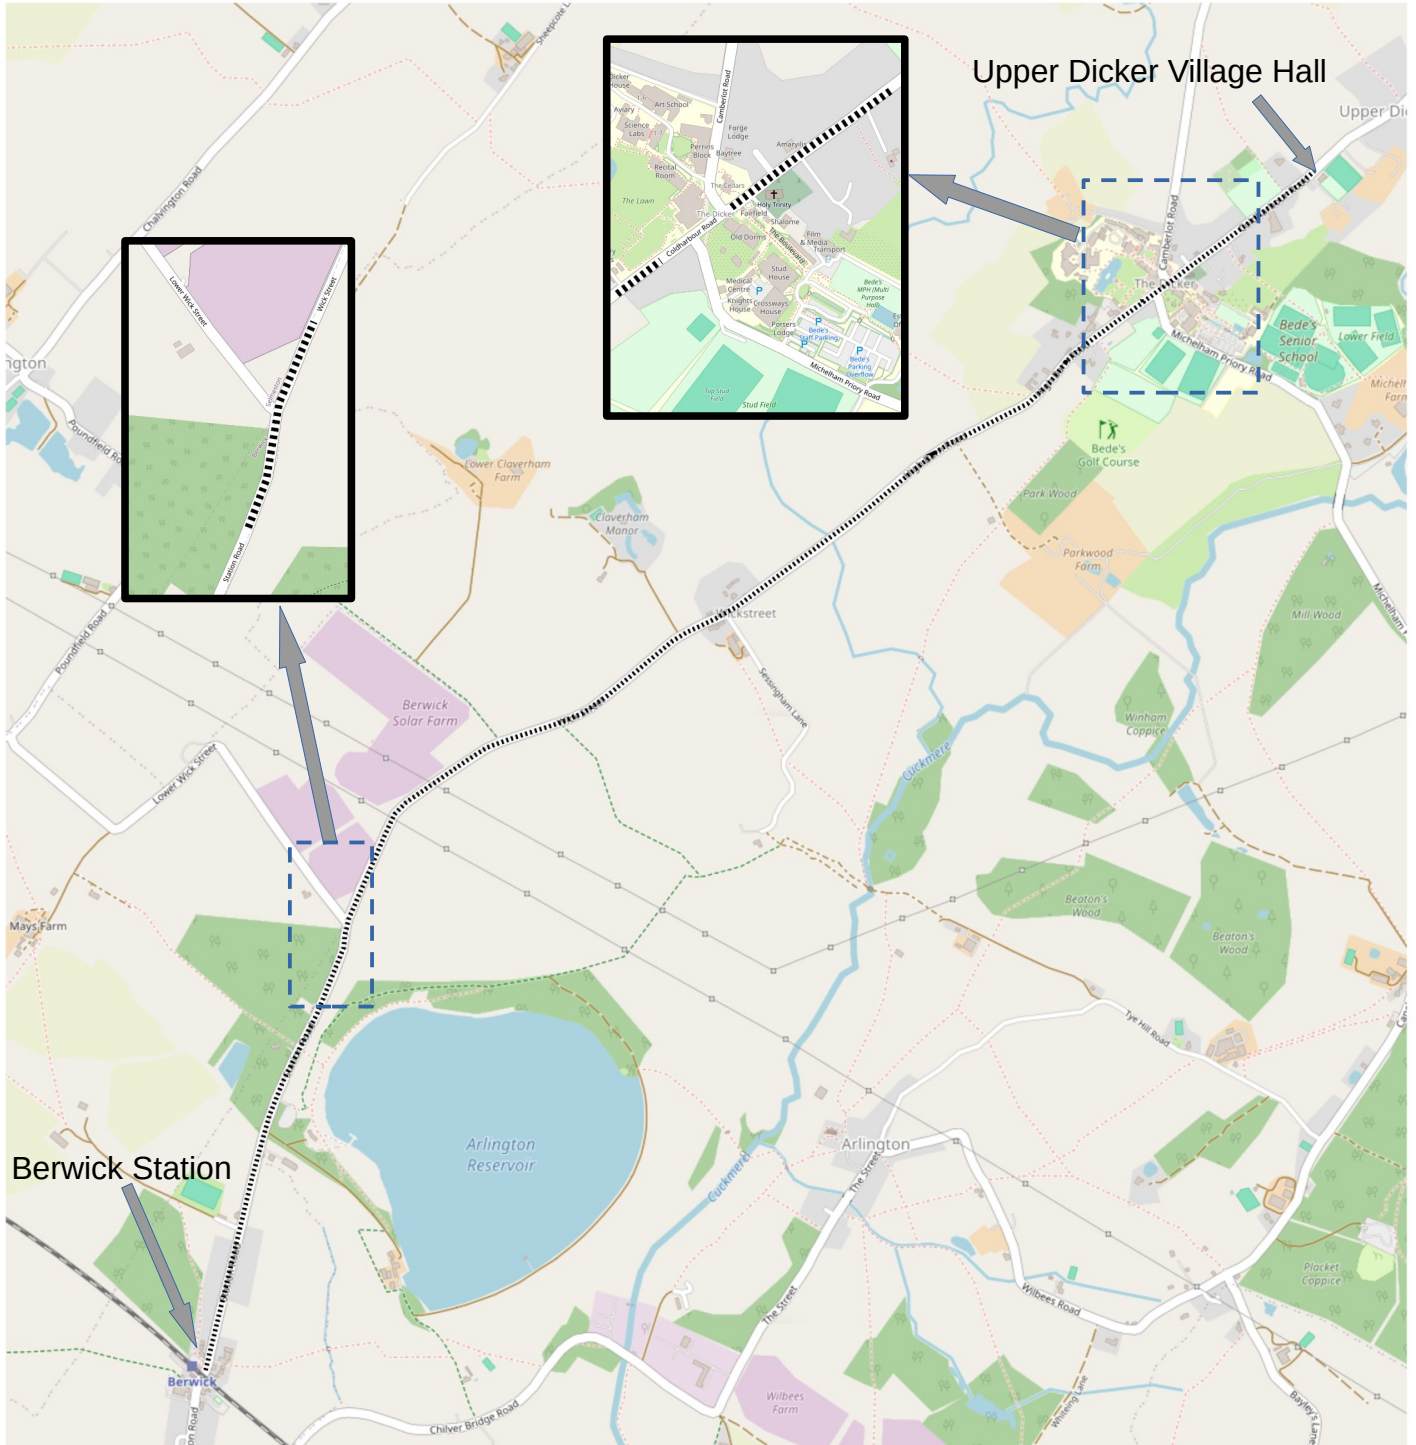

Map: Berwick Station to Upper Dicker Village Hall (suggested cycle route)

Distance: 4.7km

Please note: Map is NOT drawn to scale

For distances use OS Map 199, along with East Sussex Berwick Station to Upper Dicker Village Hall Route directions.